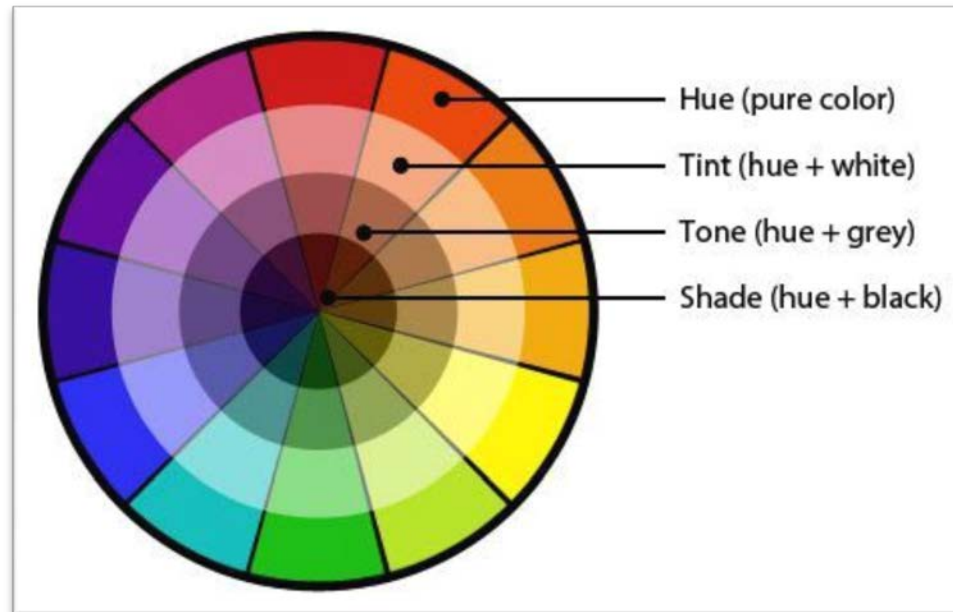

**COLOR:** The Visual Response of the Eye to Reflected Rays of Light

The names of colors are hues. A fully saturated hue is color of the highest *chroma* or *intensity*, with no black, white or gray.