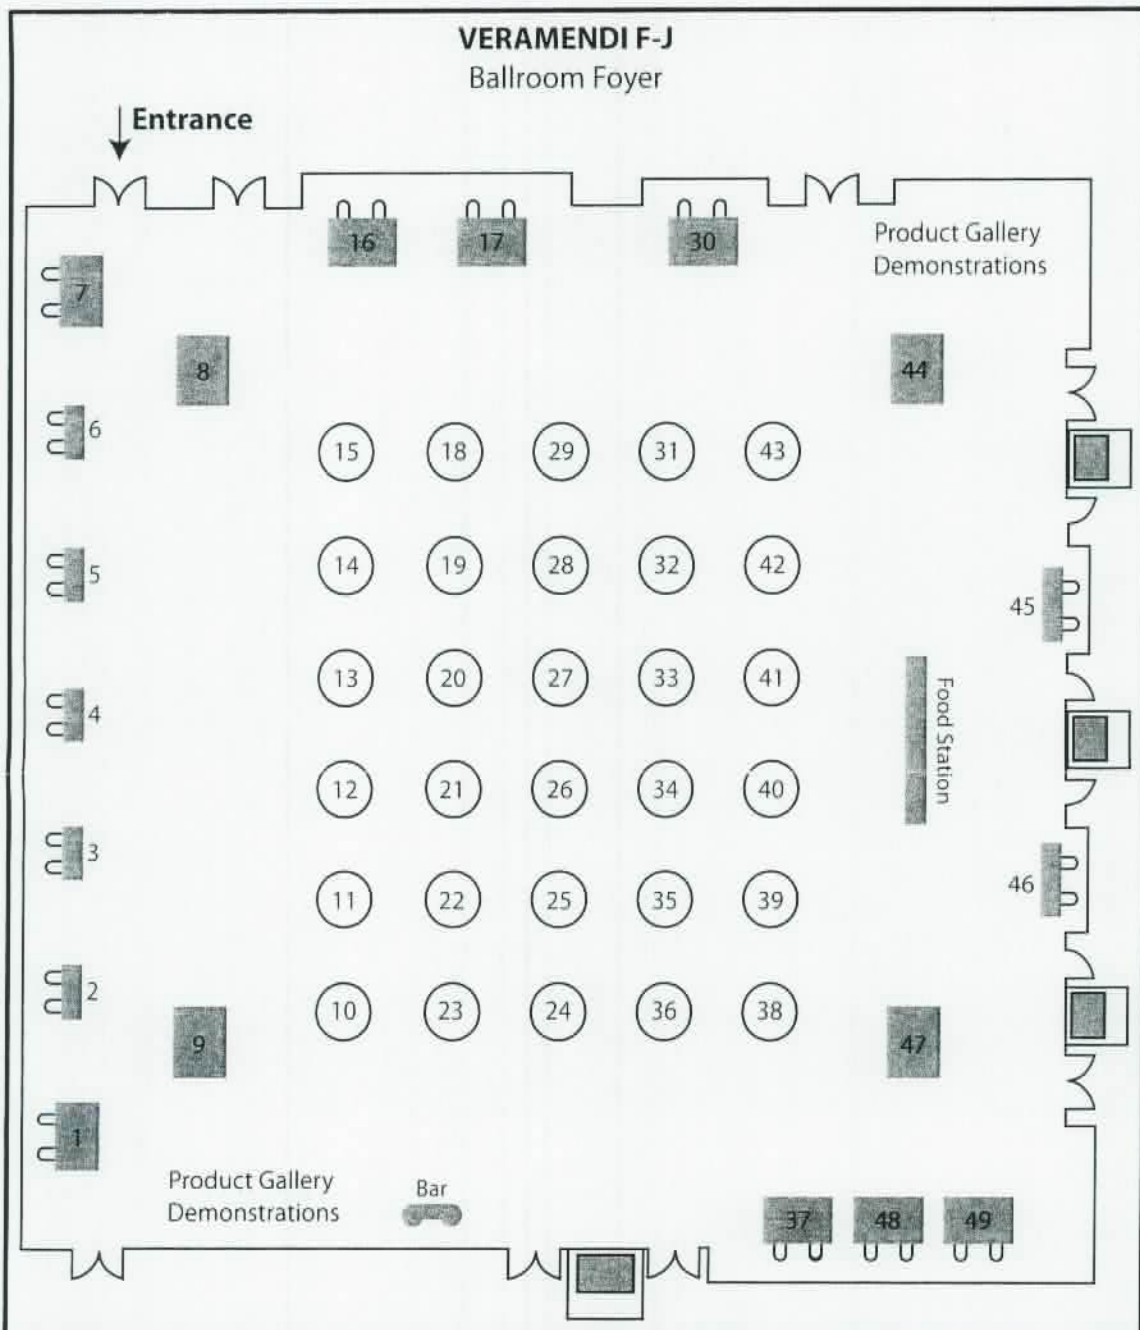

Flourish

July 28-31, 2017

Embassy Suites by Hilton

San Marcos Hotel, Conference Center & Spa

San Marcos, Texas

Texas Floral Expo Product Gallery

The Product Gallery is open Friday, July 28, 2017 through Saturday July, 29, 2017

Product Gallery Table Measurements

6' x 30" Wall Table
with 2 chairs
Numbered
2, 3, 4, 5, 6, 45, 46

6' x 5' Wall Table
with 2 chairs
Numbered
1, 7, 16, 17, 30, 37, 48, 49

Round Table:
72"

6' x 7.5' tables
Numbered
8, 9, 44, 47

Product Gallery and
Event Registration may
also be found at tsfa.org

Disclaimer: Every effort has been made to ensure the accuracy of all information contained on the floorplan. However, no warranties, either expressed or implied are made with respect to this floorplan. If the location of building columns, utilities or other architectural components of the facility is a consideration in the construction or usage of an exhibit, it is the sole responsibility of the exhibitor to physically inspect the facility to verify all dimensions and locations.
©Copyright 2017 TSFA.
All Rights Reserved.